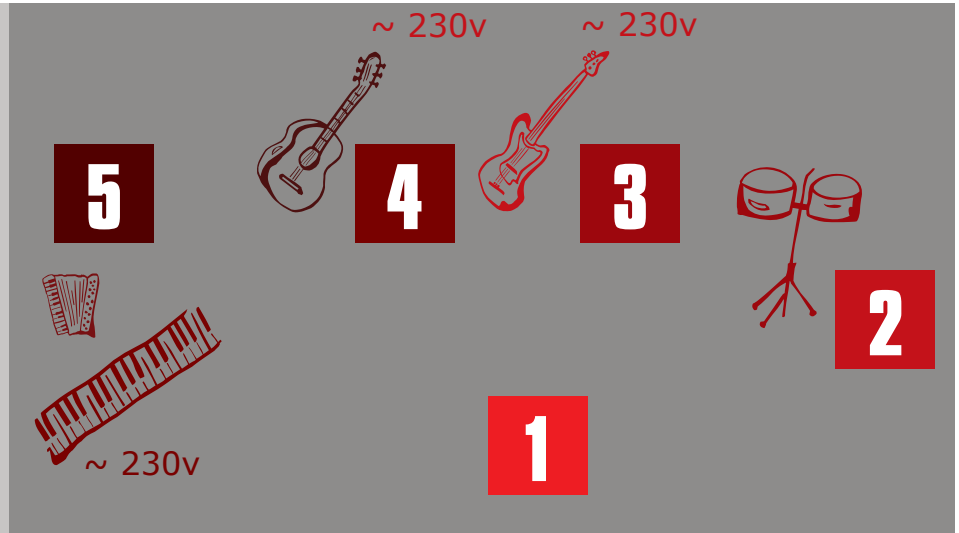

## STAGEPLAN

- 1** Dani  
1 x mic (Leadvocals)
- 2** Ulli  
1 x mic (BD oder Cajon) 1 x mic (OH oder Perc)  
1 x mic (SD oder Cajon) 1 x mic (Vocals)
- 3** Wolfram  
1 x line (Bass)  
1 x mic (Vocals)
- 4** Stefan  
2 x line (stereo, Guitar)  
1 x mic (Vocals)
- 5** Michel  
2 x line (stereo, Piano) 1 x mic (Vocals)  
1 x mic (Accordeon, wird mitgebracht)