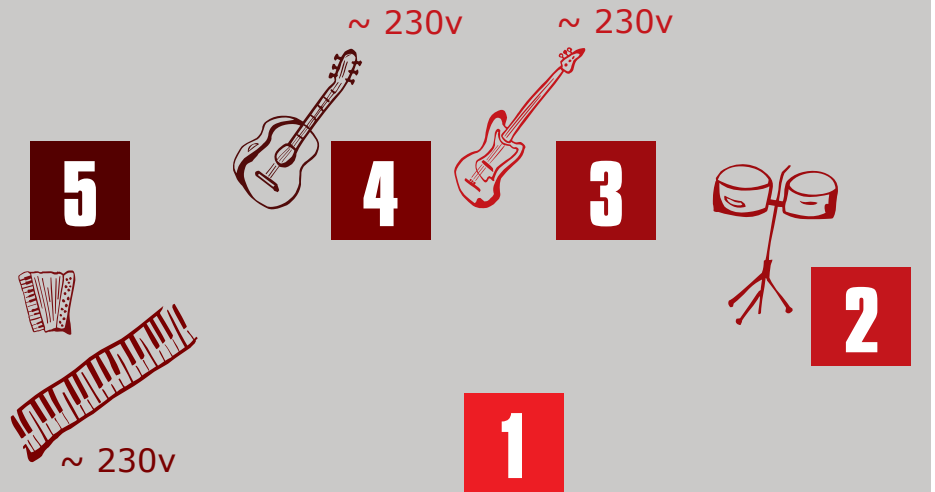

STAGEPLAN

1

Dani

1 x mic (Leadvocals)

2

Ulli

1 x mic (BD oder Cajon) 1 x mic (OH oder Perc)
1 x mic (SD oder Cajon) 1 x mic (Vocals)

3

Wolfram

1 x line (Bass)
1 x mic (Vocals)

4

Stefan

2 x line (stereo, Guitar)
1 x mic (Vocals)

5

Michel

2 x line (stereo, Piano) 1 x mic (Vocals)
1 x mic (Accordeon, wird mitgebracht)

MRS BATES
& THE ROCKIN' CHAIRS
acoustic covers

Telefon: 0 61 08 . 794 24 32

Mail: contact@mrsbates.eu

Web: www.mrsbates.eu

- 5 x mic vocals
- 1 x mic bassdrum oder cajon
- 1 x mic snare oder cajon
- 1 x mic overheads oder Perc
- 1 x mic accordeon (wird mitgebracht)
- 2 x line guitar (stereo)
- 2 x line piano (stereo)
- 1 x line bass (amp wird mitgebracht)